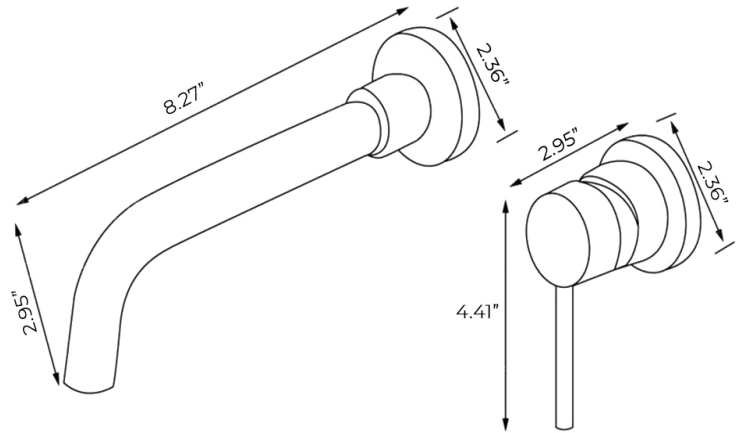

FONTANA MILAN SINGLE LEVER WALL MOUNT WHITE 8.27" (210MM) SINK FAUCET SPECS

Size :

SPECS:

- Installation Type: Wall Mounted
- Spout Material: Brass
- Handle Material: Zinc Alloy
- Number Of Holes: 2
- Number Of Handles: 1
- Swivel Spout: Yes
- Valve Included: Yes
- Valve Type: Ceramic Valve
- Drain Assembly Included: No
- Flow Rate: 1.2 GPM / 4.5 LPM
- Minimum required water pressure - 0.05 Mpa (0.5 bar)